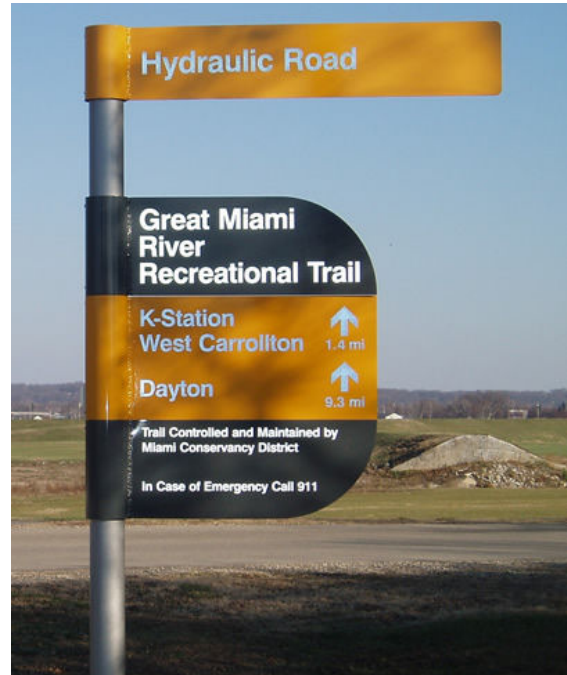

TRAIL SIGNS – Miami Conservancy District

Trail Sign Assembly Options
Type "A"